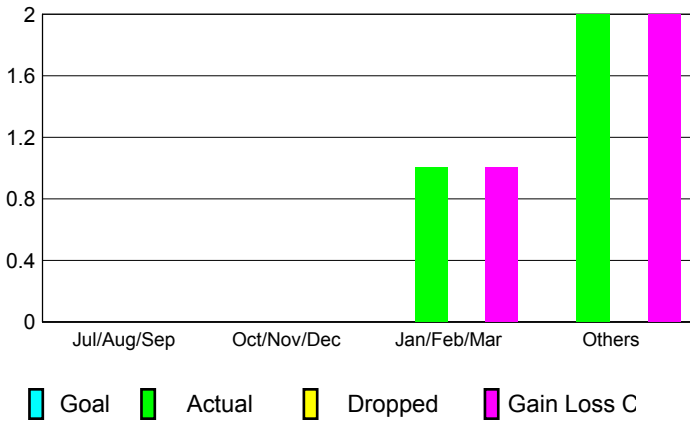

2012-2013 GMT Reports for District (or Undistricted) **District 108IA2**

GMT: **DOMENICO MESSINA**

Location: **ITALY**

GMT CA: **4**

CLUBS

Month	New Club Goal	Actual New Clubs	Actual Dropped Clubs	Gain/Loss of Clubs
2012-2013				
Jul/Aug/Sep		0	0	0
Oct/Nov/Dec		0	0	0
Jan/Feb/Mar		1	0	1
Apr/May/June		2	0	2
Totals		3	0	3

MEMBERSHIP

Month	Net Memb Goal	Actual New Memb	Actual Dropped Memb	Gain/Loss of Memb
2012-2013				
Jul/Aug/Sep		14	37	-23
Oct/Nov/Dec		27	66	-39
Jan/Feb/Mar		50	38	12
Apr/May/June		106	122	-16
Totals		197	263	-66

Club Results 2012-2013
Goal, New, Dropped, Gain/Loss

Membership Results 2012-2013
Goal, New, Dropped, Gain/Loss

YTD Status Quo Clubs 2012-2013
Status Quo Clubs Compared to Status Quo Members

Gender Comparison 2012-2013