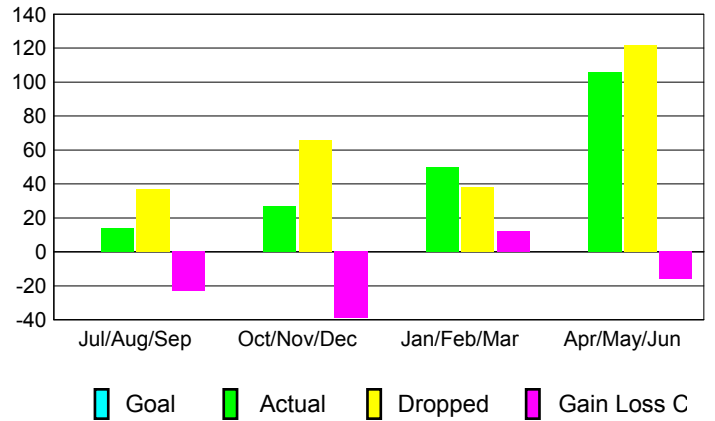

2012-2013 GMT Reports for District (or Undistricted) **District 108IA2**

GMT: **DOMENICO MESSINA**

Location: **ITALY**

GMT CA: **4**

CLUBS

Month	New Club Goal	Actual New Clubs	Actual Dropped Clubs	Gain/Loss of Clubs
2012-2013				
Jul/Aug/Sep		0	0	0
Oct/Nov/Dec		0	0	0
Jan/Feb/Mar		1	0	1
Apr/May/June		2	0	2
Totals		3	0	3

MEMBERSHIP

Month	Net Memb Goal	Actual New Memb	Actual Dropped Memb	Gain/Loss of Memb
2012-2013				
Jul/Aug/Sep		14	37	-23
Oct/Nov/Dec		27	66	-39
Jan/Feb/Mar		50	38	12
Apr/May/June		106	122	-16
Totals		197	263	-66

Club Results 2012-2013
Goal, New, Dropped, Gain/Loss

Membership Results 2012-2013
Goal, New, Dropped, Gain/Loss

YTD Status Quo Clubs 2012-2013
Status Quo Clubs Compared to Status Quo Members

Gender Comparison 2012-2013